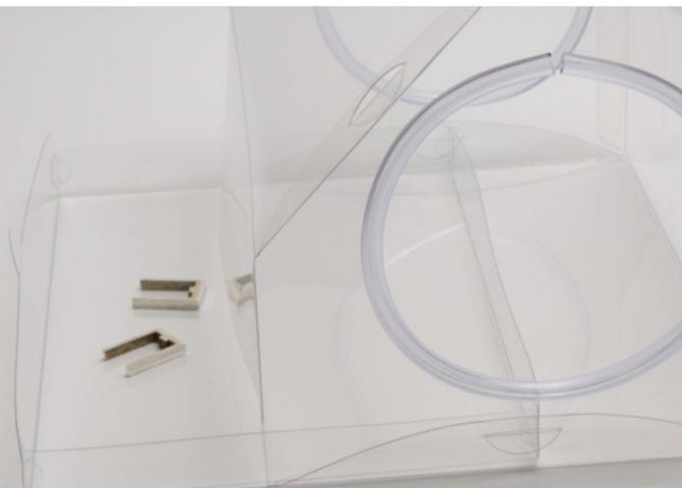

### **COMPACT EASY TO ASSEMBLE**

It can be folded up when not in use,  
so it takes up little space.

Made of durable PET Resin.

Made in Japan

### **DUST SCATTERING PREVENTION**

Recommended for dust-scattering work,  
such as when using a micro-grinder.

It allows you to work comfortably without  
dust-scattering and parts flying around.

### **CONVENIENT BOTTOM TRAY**

The bottom tray has a handle and is  
removable. The trash and dust can be  
disposed of directly into the trash can,

No need to worry about  
messing up your workspace.