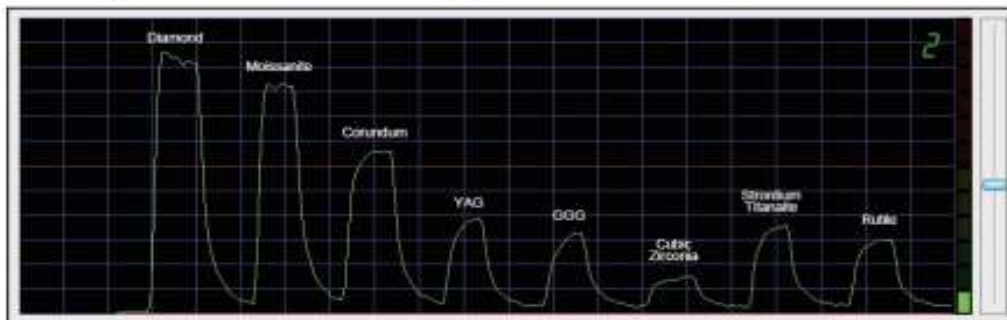

https://youtu.be/_AKw2HctHVE

SYNTHETIC COLORLESS DIAMOND TESTER SCREEN 1
- YouTube

SYNTHETIC COLORLESS DIAMOND TESTER SCREEN 1 item code: 102-006
Weight = 165g
Dimensions = 80 x 130 x 70 mm
Accessories = Case, USB cable
Power = AAA battery x 4 / ...

www.youtube.com

eultj. DIAMOND SELECTOR IV

You can see the strength of heat conductivity with PC free software, connecting with USB cable. Also level adjustment can be done for small diamond or when you wish to check precise difference of heat conductivity.