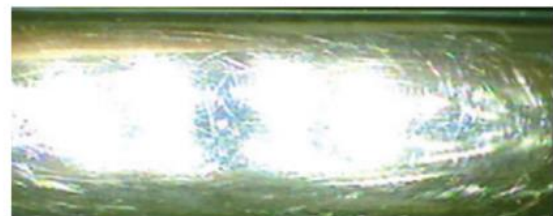

***Polished with
other compound***