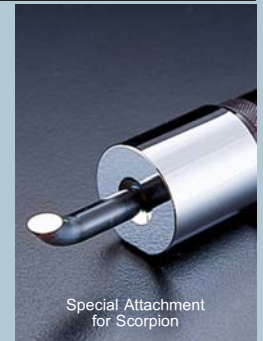

# SCORPION / SPECIAL ATTACHMENT FOR SCORPION

**SCORPION:** Five times brighter than penlights.

■FEATURES

- Though compact, 6500 candelas in brightness is a reality. This is optimal as a light source for star jewels and as permeation lighting for pearls.

★Do not look directly into light while in use.

**SPECIAL ATTACHMENT FOR SCORPION :**  
With this holder attached, SCORPION turns quickly into an identification instrument.

■FEATURES

- Just attach this holder to SCORPION, and you can use it as an instrument for inspecting thickness of pearl coating, flaws in pearls, and substances contained in jewels.
- Damage inspection for emeralds. Nacreous volume inspection.

# LED FLASH LIGHT 3 BULBS / 6 BULBS

Assistance of your judgment

LED lights waste little electricity to work and battery friendly. Color is close to the natural daylight and it differs from normal penlight.